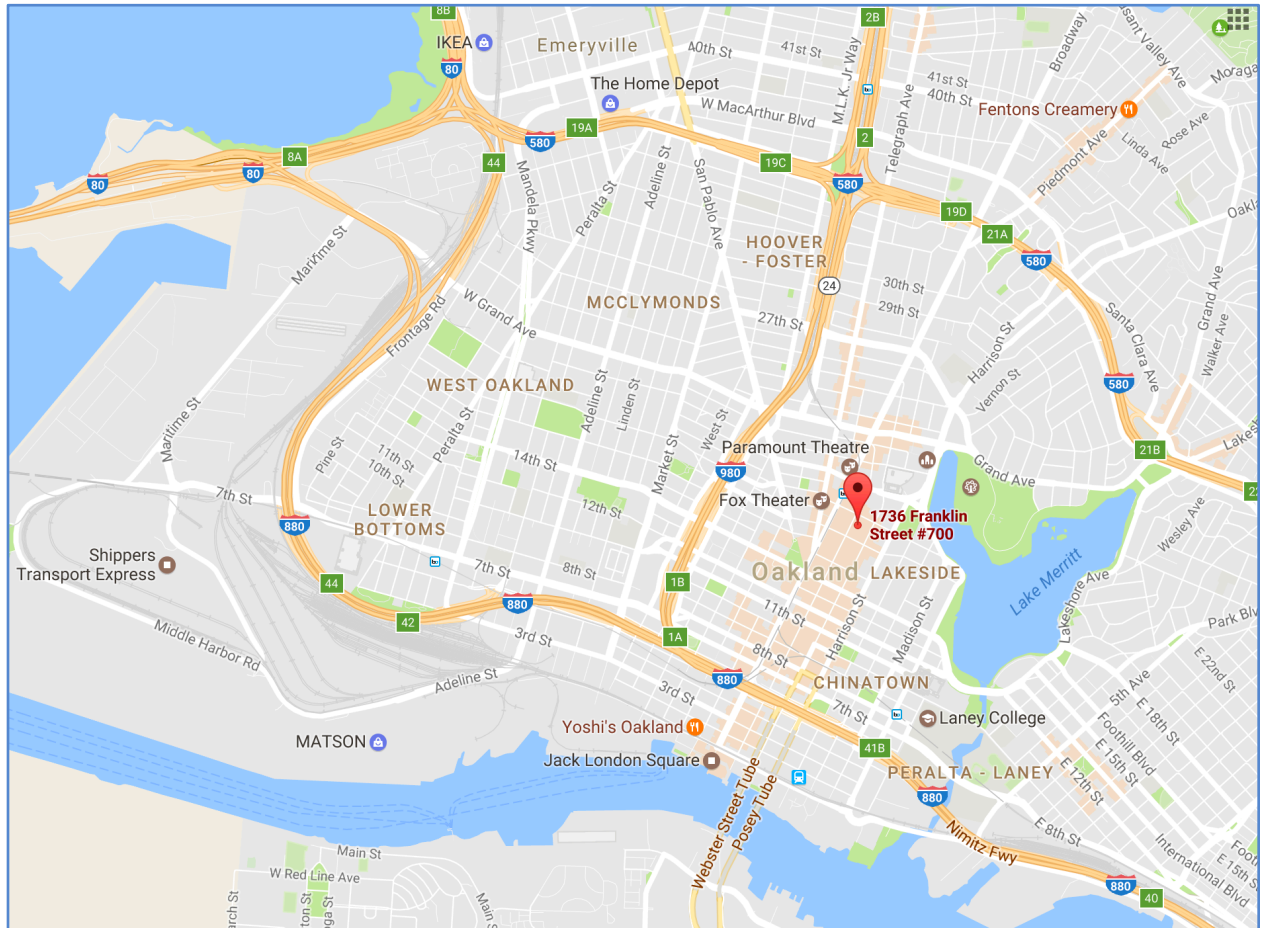

Directions to MRW & Associates, LLC

1736 Franklin Street, Suite 700

Oakland, CA 94612

Directions from BART Station

1. Ride **BART** to the 19th Street station in Oakland. On either the Colma/Daly City to Fremont or to Dublin/Pleasanton lines, you must transfer at West Oakland station.
2. Leave the station at the 19th Street/Broadway exit. Take the escalator up and make a u-turn. Walk to 19th Street.
3. At 19th Street turn right.
4. Walk down 19th Street and cross Franklin Street.
5. Turn right onto Franklin Street. #1736 is the second building on the block. MRW is on the 7th floor.

Directions from Bay Bridge/San Francisco

1. Take 80 East over the Bay Bridge.
2. Follow the signs for 580 East Downtown Oakland/Hayward-Stockton.
3. Stay on 580 East to the Broadway/Webster Street exit and follow signs for Broadway South.
4. Go one mile and turn left on 17th Street.
5. Go one block and turn left on Franklin Street.
6. Go one block and turn left on 19th Street.
7. Turn left into the parking garage.
8. 1736 Franklin Street is across the street from the garage. MRW is on the 7th floor.

Directions from I-580W

1. Go West on I-580.
2. Exit I-580 at Harrison Street and turn left at the second signal.
3. Follow Harrison Street to Grand Avenue and turn right.
4. Turn left at Webster Street.
5. Go down to the third signal and turn right onto 19th Street.
6. Cross Franklin Street and turn left into the parking garage.
7. 1736 Franklin Street is across the street from the garage. MRW is on the 7th floor.